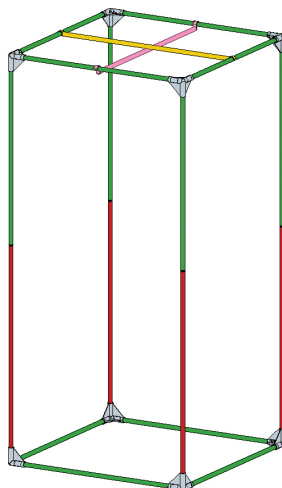

x1 Ø75mm

x1 Ø3in

HYDROSHOOT

HS80

Structure Assembly HS80

HS60
HS80

x8 C16-Y

x12 HS16-A

x4 HS16-E

x1 HS16-GL

x1 HS16-GH

Reference	HS80 Metric	Imperial
Dimensions	80 x 80 x 180cm	2 ² / ₃ ' x 2 ² / ₃ ' x 6'
Windows	x1 30 x 20cm	x1 12" x 8"
Extraction	x1 Ø180mm	x1 Ø7in
Intraction	x1 Ø180mm	x1 Ø7in
Cable Sock	x1 Ø75mm	x1 Ø3in