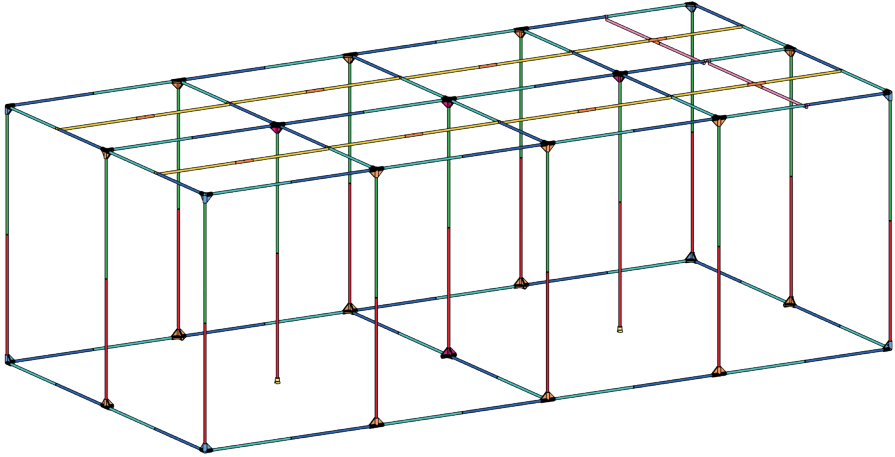

x4 HS19-GL

x16 HS19-GH

x10 HS19-L

x8 C19-Y

x16 C19-K

x4 C19-XI

x2 C19-RF

Reference	HS600W Metric	Imperial
Dimensions	600 x 300 x 200cm	20' x 10' x 6 ² / ₃ '
Extraction	x2 Ø380mm	x2 Ø15in
Intraction	x2 Ø380mm	x2 Ø15in
Cable Flange	x5 Ø70mm	x5 Ø2.8in