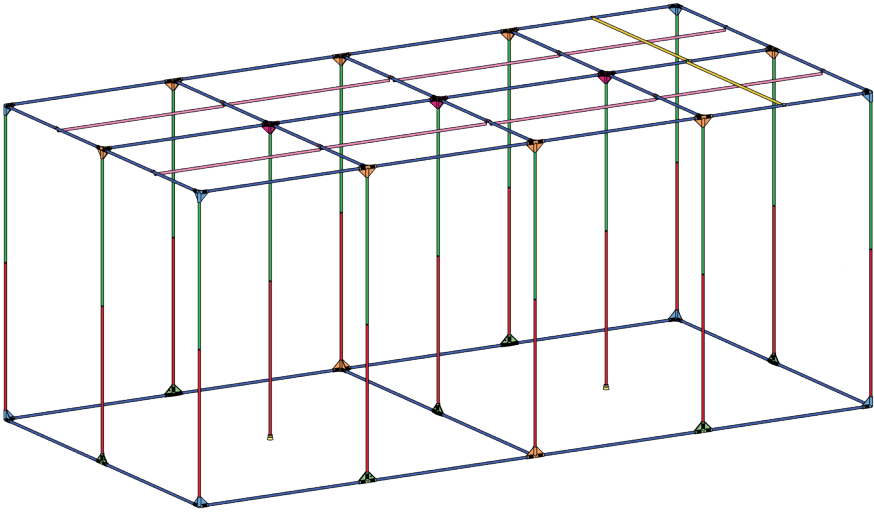

x8 C16-Y

x10 C16-K

x3 C16-XI

x7 C16-T

x2 C16-RF

Reference

Dimensions

HS480W Metric

480 x 240 x 200cm

Imperial

16' x 8' x 6 $\frac{2}{3}$ '

Extraction

x2 Ø380mm

x2 Ø15in

Intraction

x2 Ø380mm

x2 Ø15in

Cable Flange

x5 Ø70mm

x5 Ø2.8in