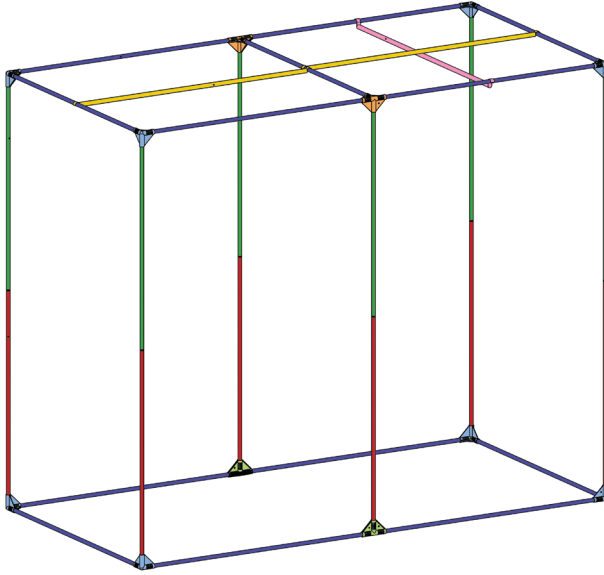

x8 C16-Y

x2 C16-K

x2 C16-T

Reference	HS240W Metric	Imperial
Dimensions	240 x 120 x 200cm	8' x 4' x 6²/₃'
Extraction	x2 Ø280mm	x2 Ø11in
Intraction	x2 Ø280mm	x2 Ø11in
Cable Flange	x2 Ø70mm	x2 Ø2.8in