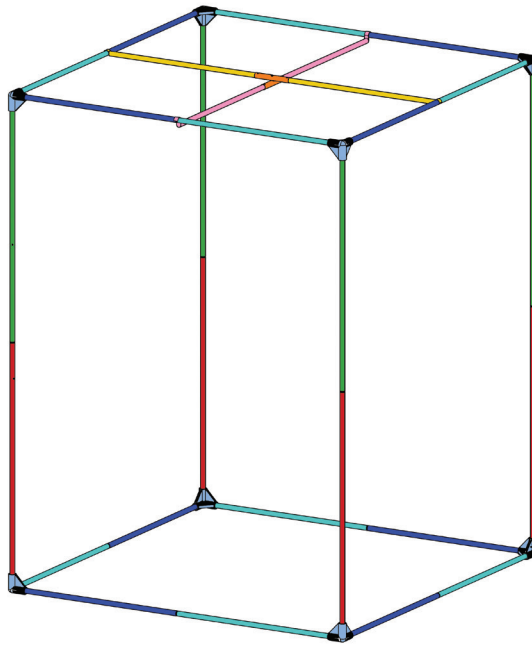

x8 HS19-C

x4 HS19-D

x4 HS19-E

x2 HS19-GL

x2 HS19-GH

x2 HS19-L

x8 C19-Y

Reference	HS150 Metric	Imperial
Dimensions	150 x 150 x 200cm	5' x 5' x 6 $\frac{3}{8}$ '
Extraction	x2 Ø280mm	x2 Ø11in
Intraction	x2 Ø280mm	x2 Ø11in
Cable Flange	x2 Ø70mm	x2 Ø2.8in