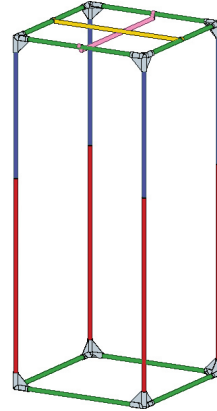

Structure Assembly HS80P PROPAGATOR

x8 C16-Y

x8 HS16-A

x4 HS16-M

x1 HS16-GH

Reference	HS80P Metric	Imperial
Dimensions	80 x 60 x 80cm	2 ² / ₃ ' x 2' x 2 ² / ₃ '
Windows	x1 30 x 20cm	x1 12" x 8"
Extraction	x1 Ø150mm	x1 Ø6in
Cable Sock	x1 Ø75mm	x1 Ø3in

Structure Assembly HS40

x8 C16-Y

x12 HS16-N

x4 HS16-C

x1 HS16-KL

x1 HS16-KH

Reference	HS40 Metric	Imperial
Dimensions	40 x 40 x 120cm	1½' x 1½' x 4'
Windows	x1 30 x 20cm	x1 12" x 8"
Extraction	x1 Ø150mm	x1 Ø6in
Cable Sock	x1 Ø75mm	x1 Ø3in

HYDROSHOOT
HS60

Structure Assembly HS60

x8 C16-Y

x4 HS16-A

x8 HS16-M

x4 HS16-C

x1 HS16-JL

x1 HS16-JH