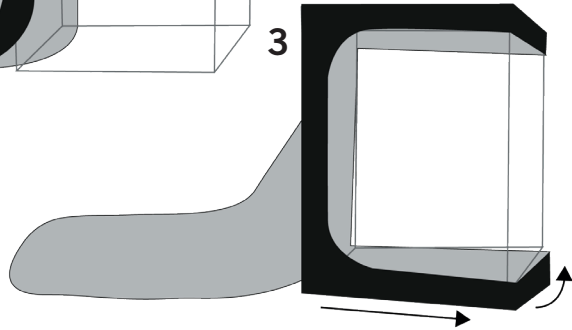

For the big sizes

(HS40 / HS120 - HS150 - HS240 - HS240w - HS300 - HS300w - HS480W - HS600W)

1

HS150

2

HS300

3

4

5