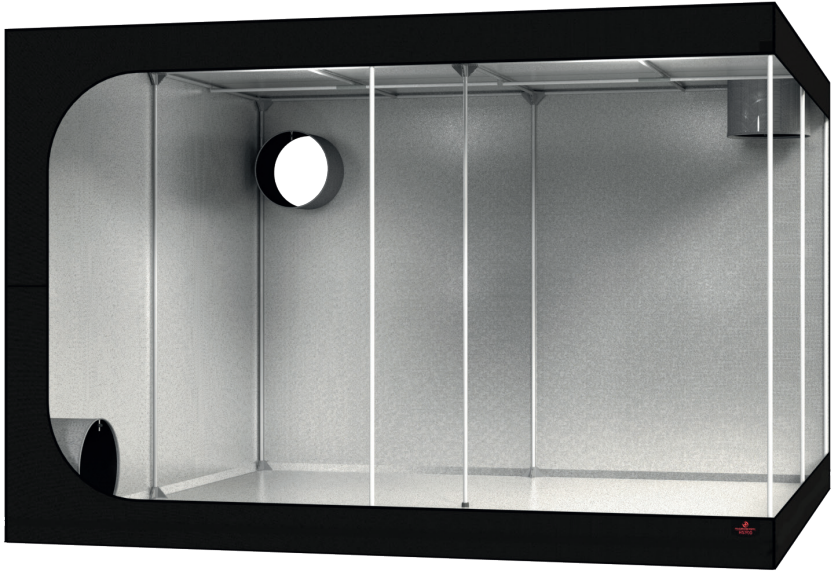

HYDROSHOOT
HS300

Structure Assembly HS300

x20 HS19-B

x20 HS19-C

x9 HS19-D

x9 HS19-E

x2 HS19-GL

x8 HS19-GH

x5 HS19-L