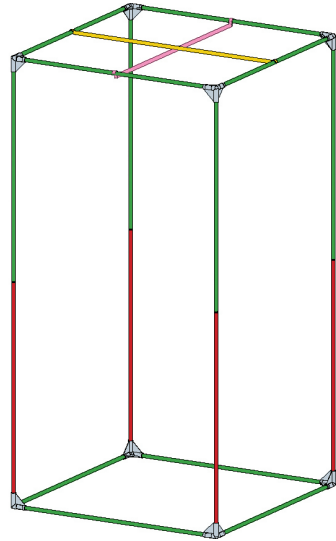

x4 HS16-E

x1 HS16-GL

x1 HS16-GH

Reference	HS80 Metric	Imperial
Dimensions	80 x 80 x 180cm	2 ² / ₃ ' x 2 ² / ₃ ' x 6'
Windows	x1 30 x 20cm	x1 12" x 8"
Extraction	x1 Ø180mm	x1 Ø7in
Intraction	x1 Ø180mm	x1 Ø7in
Cable Sock	x1 Ø75mm	x1 Ø3in

HYDROSHOOT
HS100

Structure Assembly HS100

x8 C16-Y

x12 HS16-D

x4 HS16-E

x1 HS16-HL

x1 HS16-HH

Reference	HS100 Metric	Imperial
Dimensions	100 x 100 x 200cm	3 $\frac{1}{2}$ ' x 3 $\frac{1}{2}$ ' x 6 $\frac{1}{2}$ '
Windows	x1 30 x 20cm	x1 12" x 8"
Extraction	x1 Ø180mm	x1 Ø7in
Intraction	x1 Ø180mm	x1 Ø7in
Cable Sock	x1 Ø75mm	x1 Ø3in