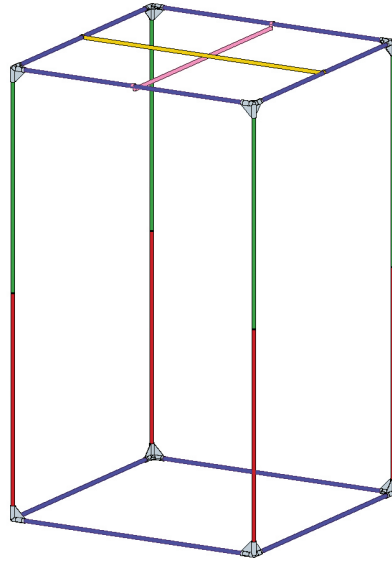

HYDROSHOOT

HS120

Structure Assembly HS120

x8 C16-Y

x8 HS16-F

x4 HS16-D

x4 HS16-E

x1 HS16-IL

x1 HS16-IH

Reference

Dimensions

HS120 Metric

120 x 120 x 200cm

Imperial

4' x 4' x 6 $\frac{2}{3}$ '

Windows

x1 30 x 20cm

x1 12" x 8"

Extraction

x1 Ø230mm

x1 Ø9in

Intraction

x1 Ø230mm

x1 Ø9in

Cable Sock

x1 Ø75mm

x1 Ø3in

HS100
HS120