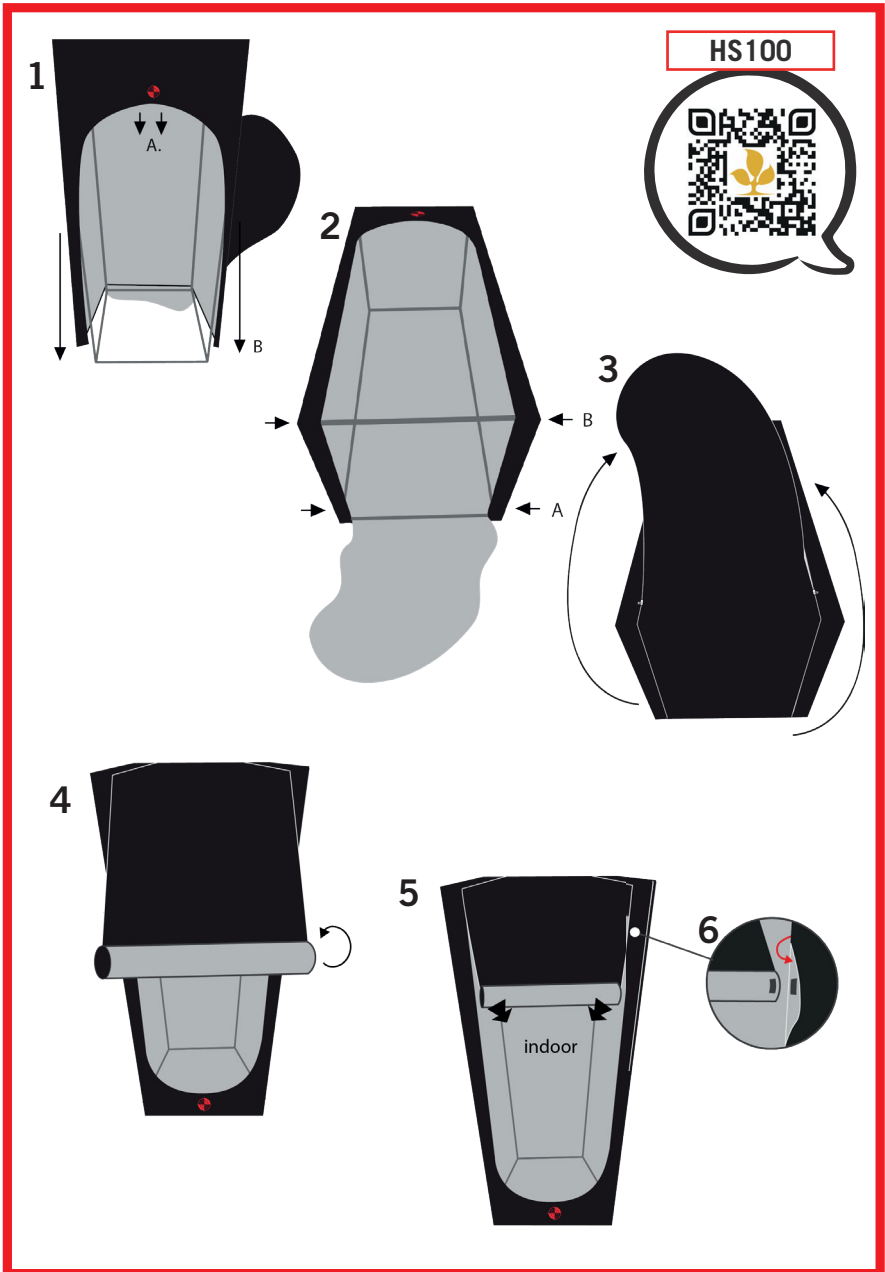

HYDRO SHOOT

ASSEMBLY INSTRUCTIONS

HYDRO SHOOT R2.00

THE BASICS
WITHOUT COMPROMISE

Fabric Assembly of Hydroshoot range

For the small sizes
(HS80P / HS60 - HS80 - HS100)

For the big sizes

(HS40 / HS120 - HS150 - HS240 - HS240w - HS300 - HS300w - HS480W - HS600W)

Structure Assembly HS80P PROPAGATOR

x8 C16-Y

x8 HS16-A

x4 HS16-M

x1 HS16-GH

Reference	HS80P Metric	Imperial
Dimensions	80 x 60 x 80cm	2 ² / ₃ ' x 2' x 2 ² / ₃ '
Windows	x1 30 x 20cm	x1 12" x 8"
Extraction	x1 Ø150mm	x1 Ø6in
Cable Sock	x1 Ø75mm	x1 Ø3in

Structure Assembly HS40

x8 C16-Y

x12 HS16-N

x4 HS16-C

x1 HS16-KL

x1 HS16-KH

Reference	HS40 Metric	Imperial
Dimensions	40 x 40 x 120cm	1½' x 1½' x 4'
Windows	x1 30 x 20cm	x1 12" x 8"
Extraction	x1 Ø150mm	x1 Ø6in
Cable Sock	x1 Ø75mm	x1 Ø3in