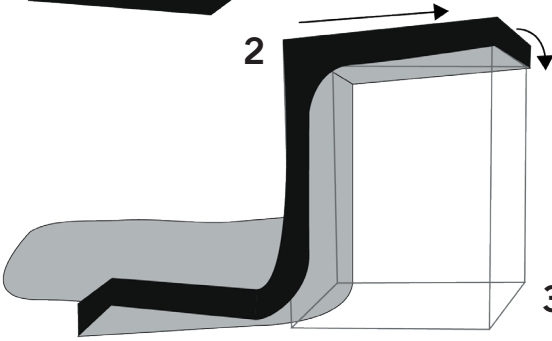

For the big sizes

(HS40 / HS120 - HS150 - HS240 - HS240w - HS300 - HS300w - HS480W - HS600W)

1

HS150

2

HS300

3

4

5