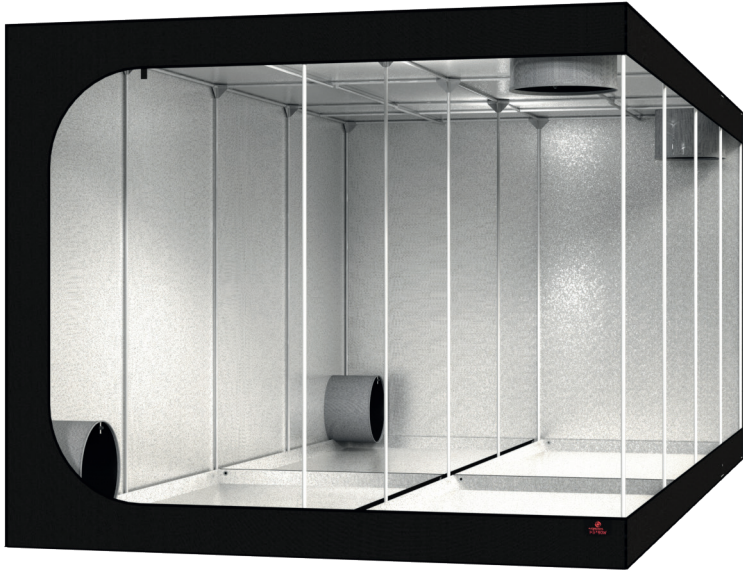

HYDROSHOOT
HS480W

Structure Assembly HS480W

x36 HS16-F

x15 HS16-D

x15 HS16-E

x8 HS16-IL

x2 HS16-IH